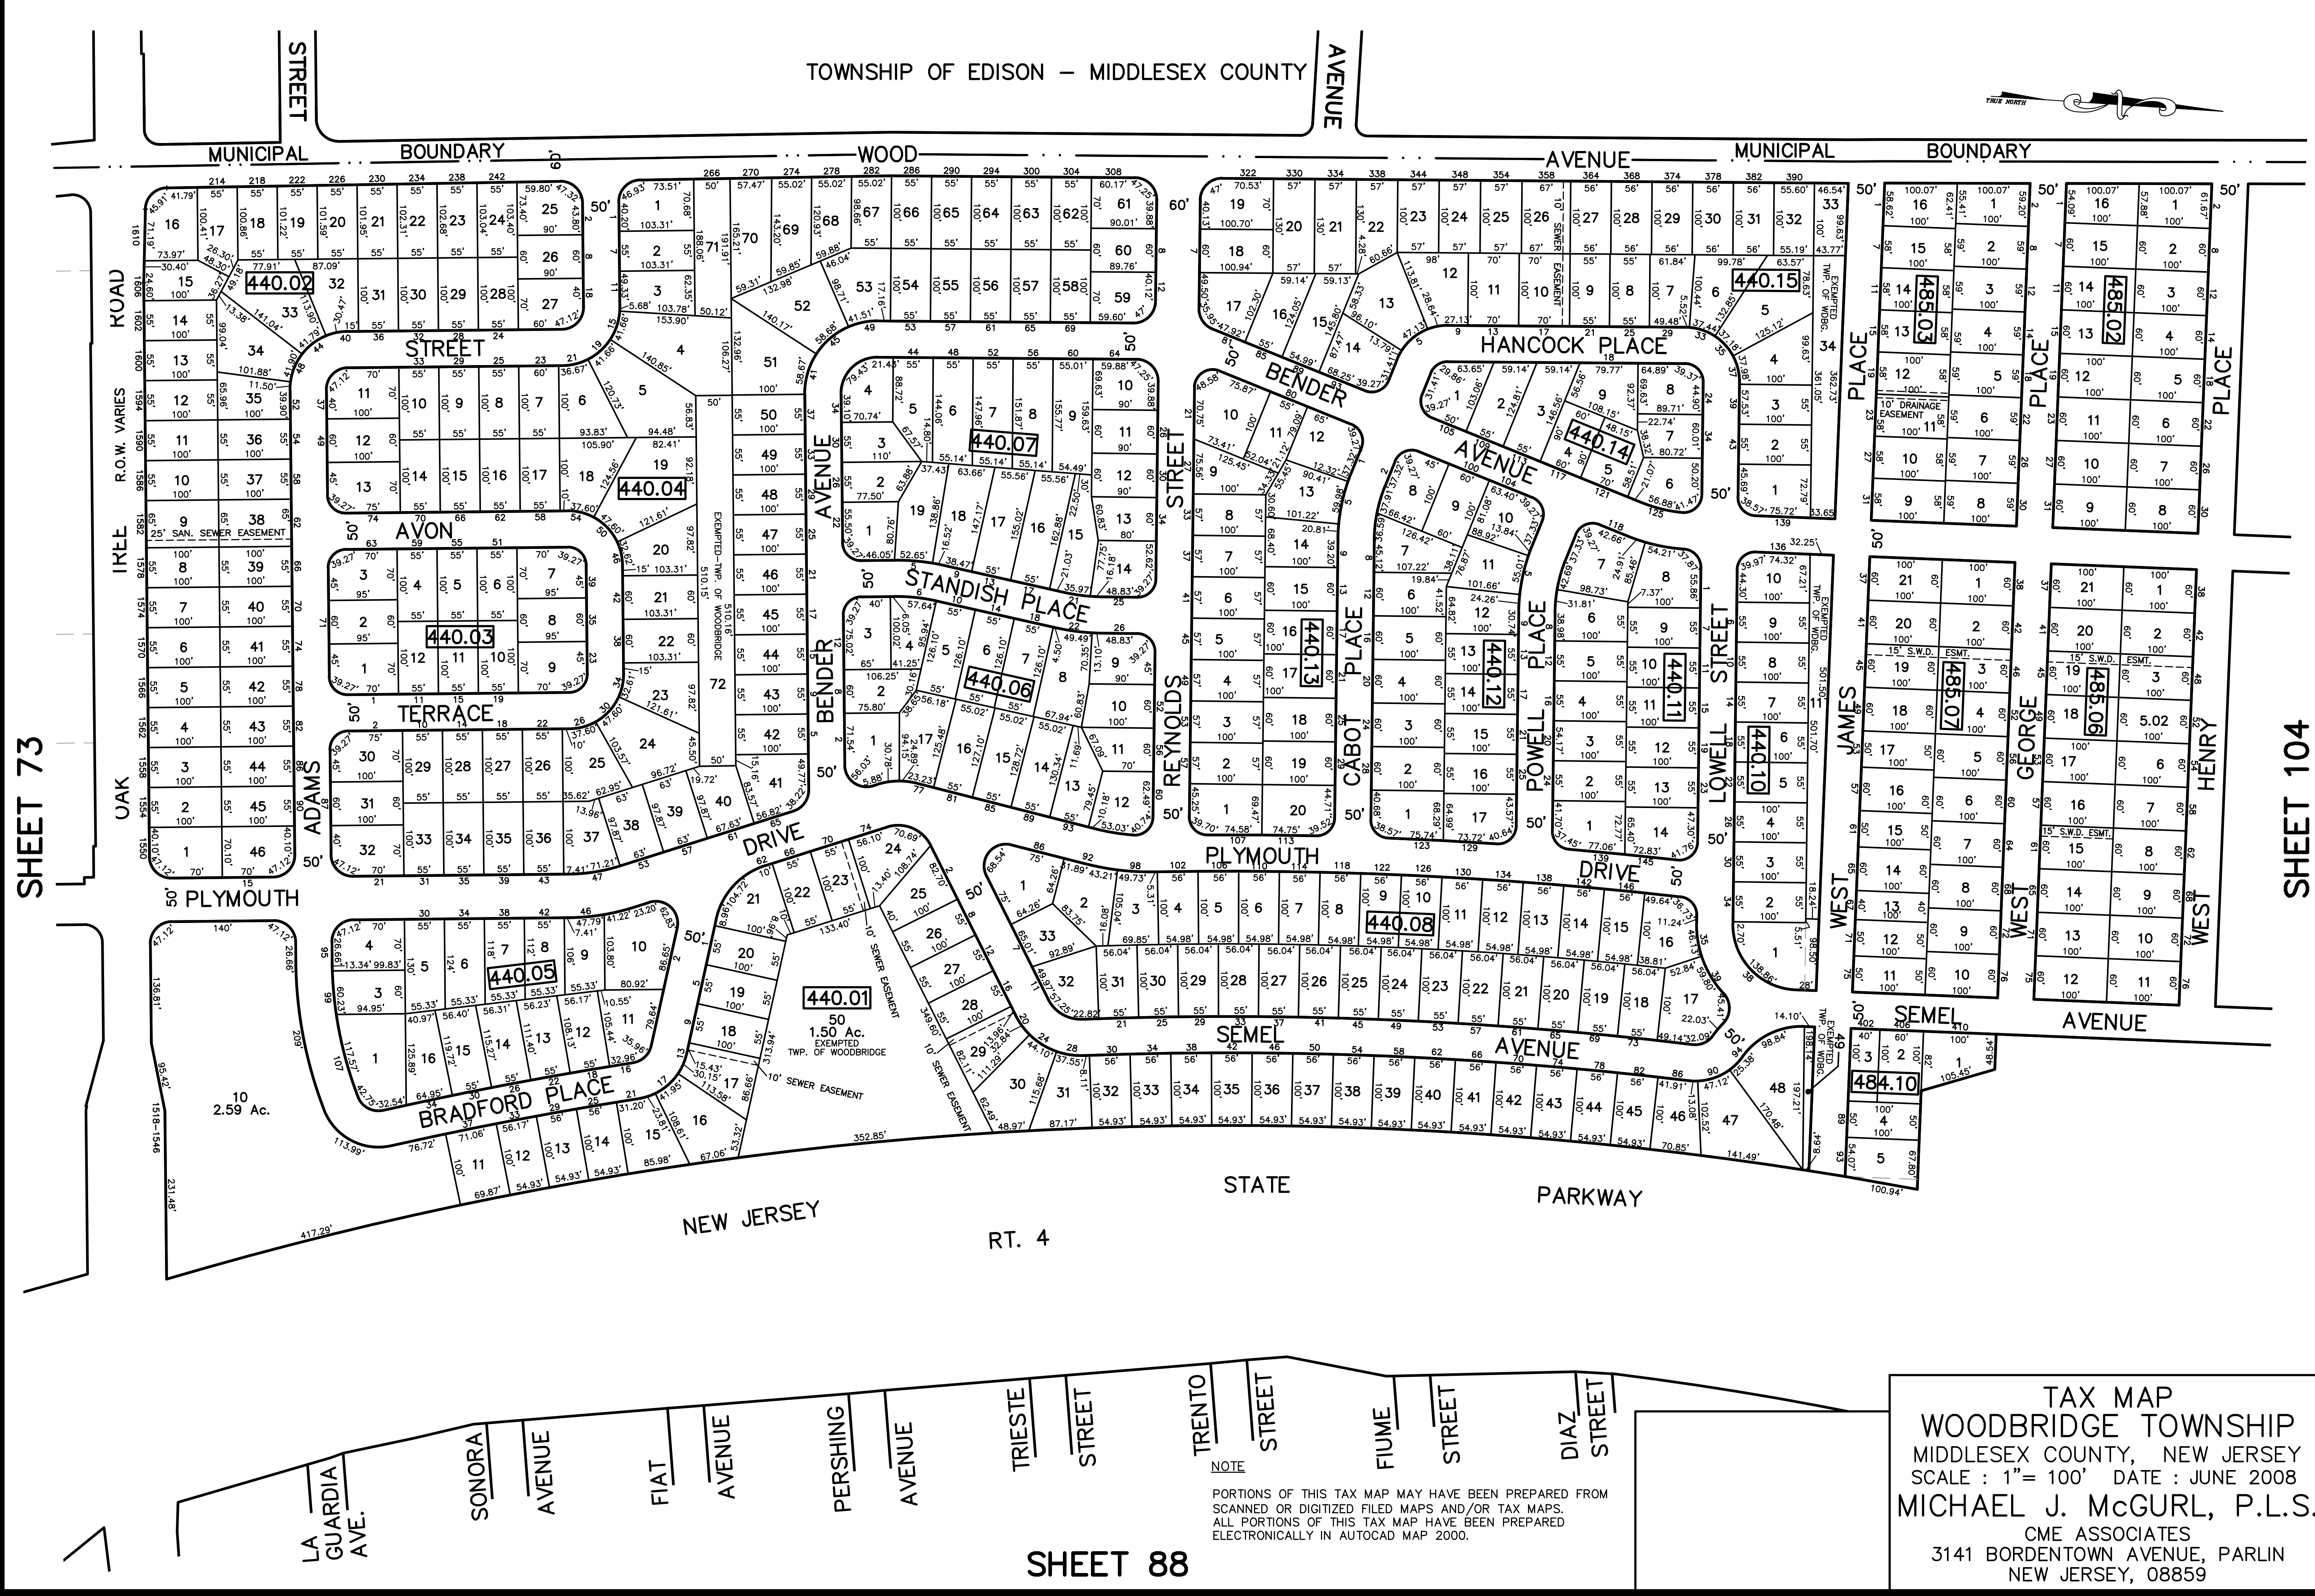

TOWNSHIP OF EDISON - MIDDLESEX COUNTY

| | | |
|----------|--------------------------------|------|
| 12/31/24 | Tax Map Revisions | SR |
| 12/31/22 | Tax Map Revisions | SR |
| 06/01/12 | B440-1-Combine L1 & L2 into L1 | SR |
| REVISED | DESCRIPTION | CHK. |

NOTE
 PORTIONS OF THIS TAX MAP MAY HAVE BEEN PREPARED FROM
 SCANNED OR DIGITIZED FILED MAPS AND/OR TAX MAPS.
 ALL PORTIONS OF THIS TAX MAP HAVE BEEN PREPARED
 ELECTRONICALLY IN AUTOCAD MAP 2000.

TAX MAP
 WOODBRIDGE TOWNSHIP
 MIDDLESEX COUNTY, NEW JERSEY
 SCALE : 1" = 100' DATE : JUNE 2008
 MICHAEL J. McGURL, P.L.S.
 CME ASSOCIATES
 3141 BORDENTOWN AVENUE, PARLIN
 NEW JERSEY, 08859