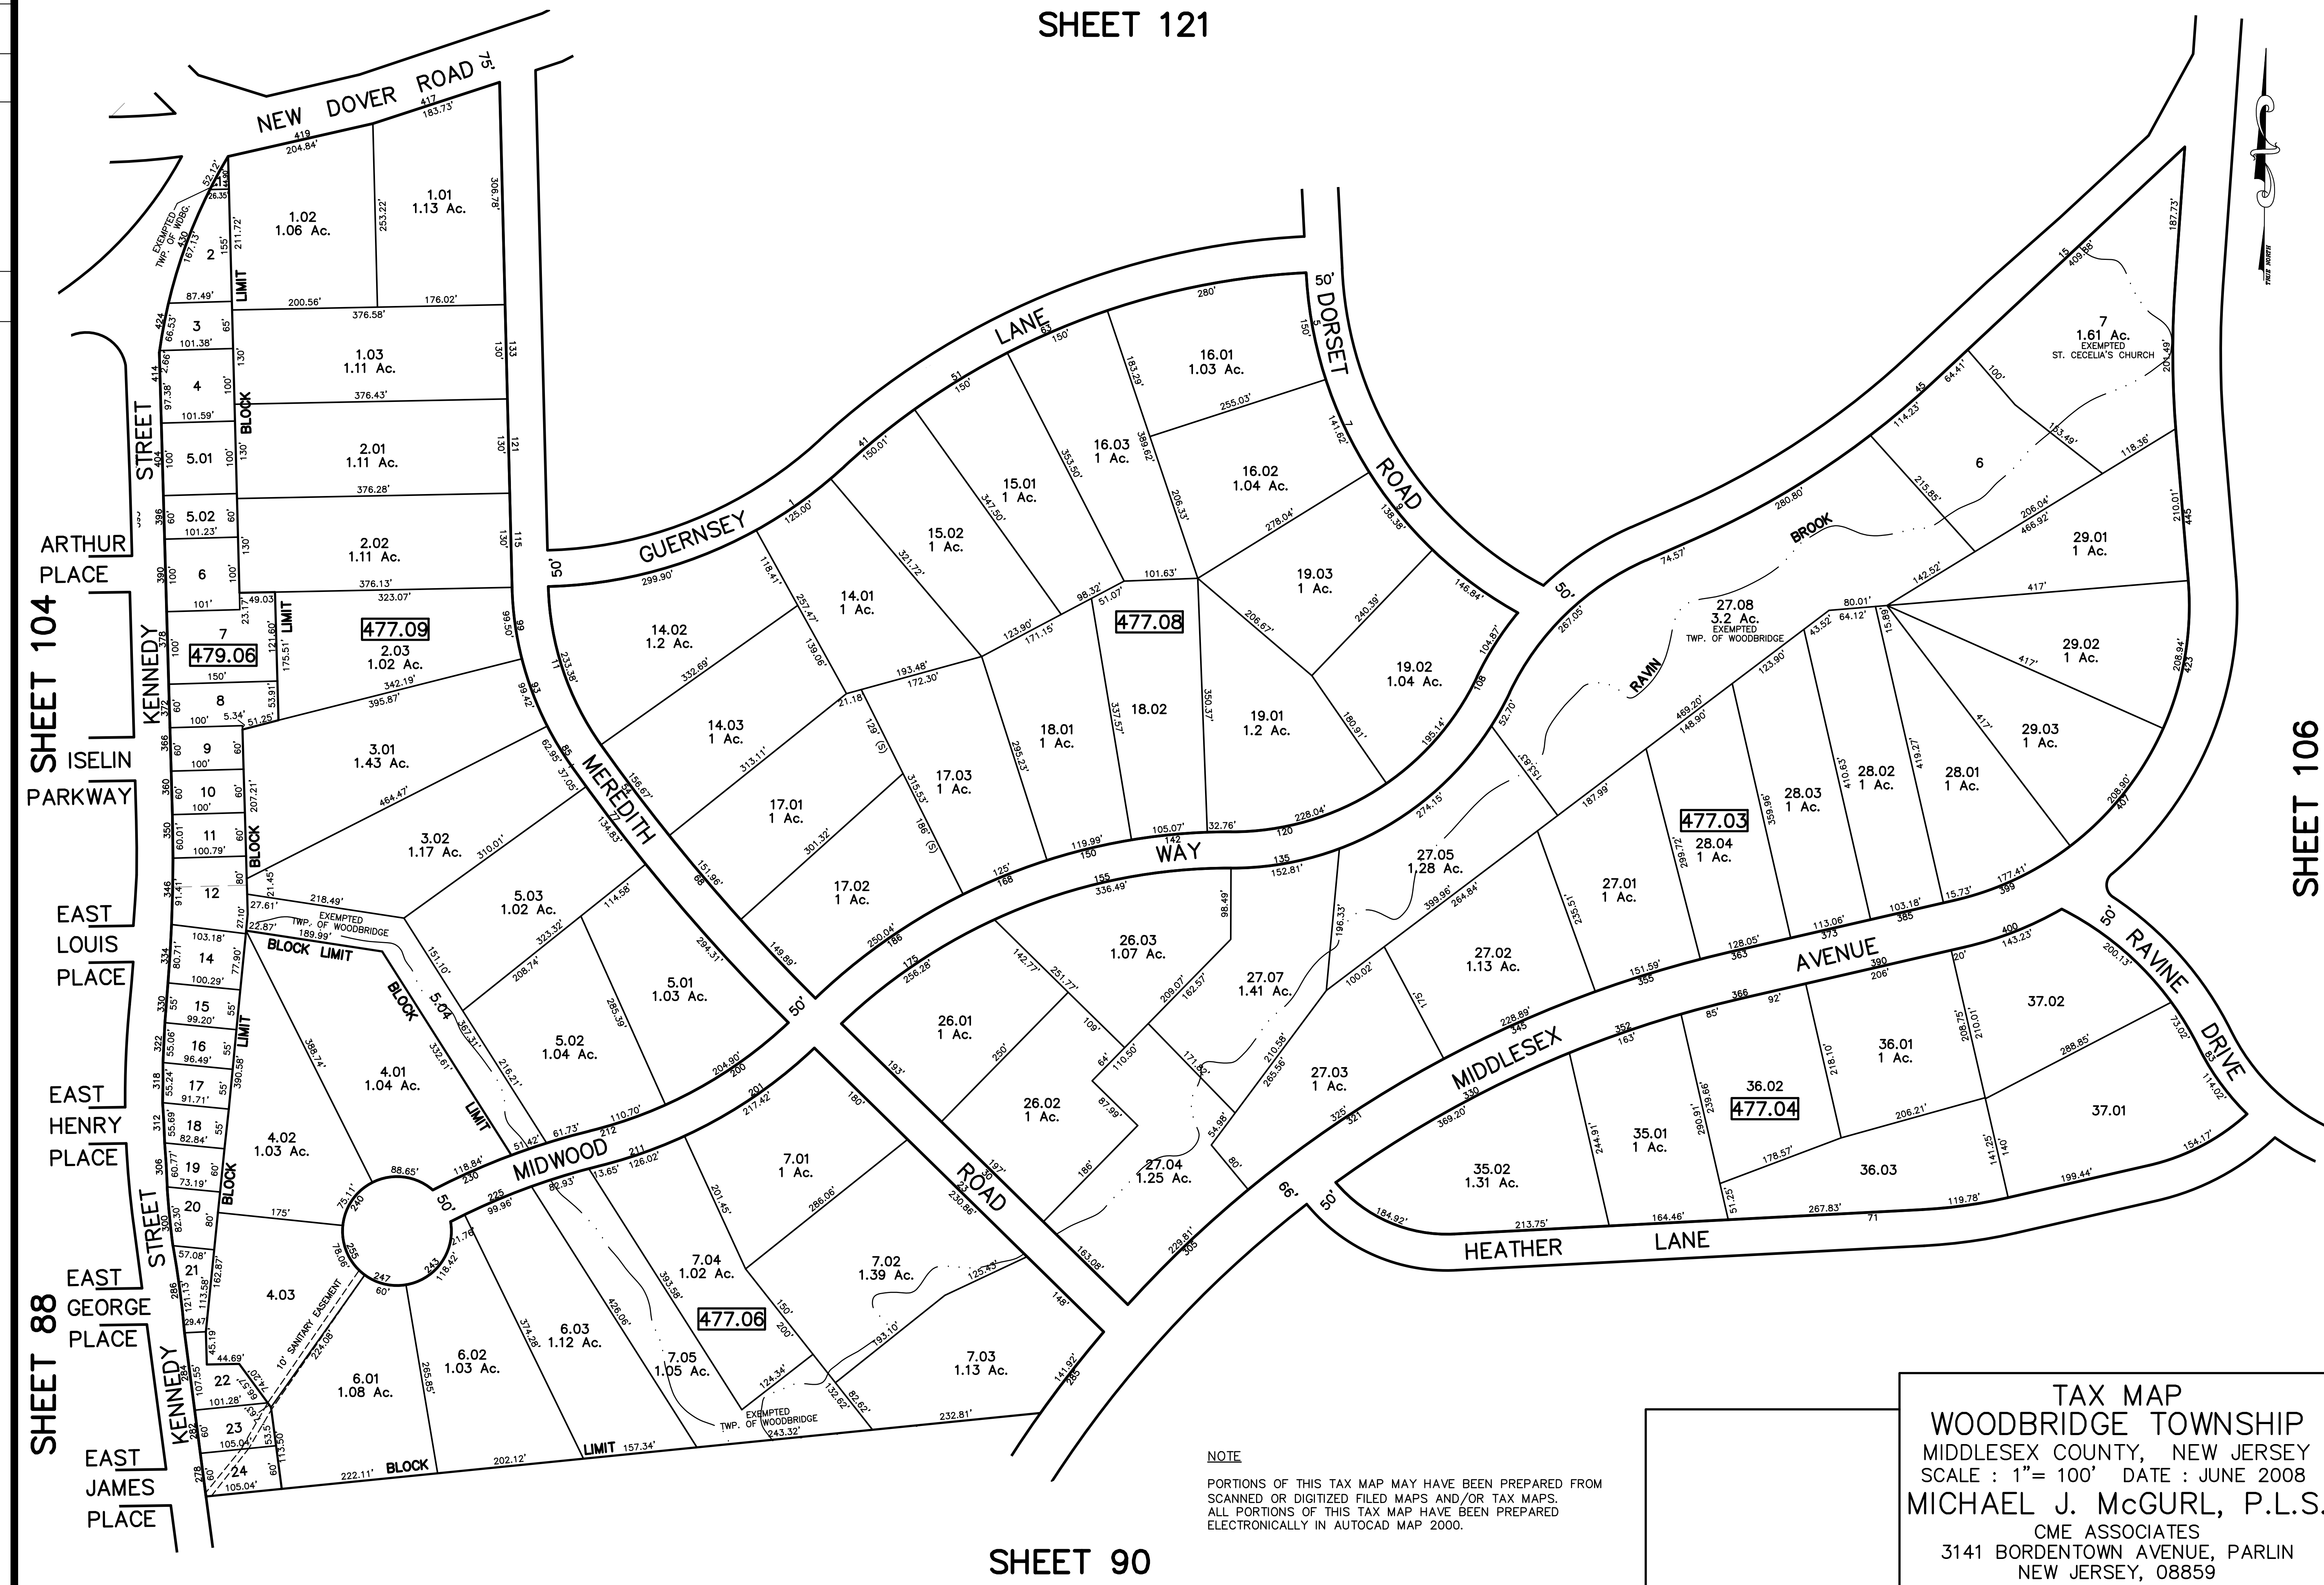

SHEET 121

12/31/12	Top Map Revisions	SB	REV. BY	CHK.
	REVISED			
	DESCRIPTION			

SHEET 106

SHEET 104

ISELIN PARKWAY

EAST LOUIS PLACE

EAST HENRY PLACE

EAST GEORGE PLACE

EAST JAMES PLACE

SHEET 88

SHEET 90

NOTE
 PORTIONS OF THIS TAX MAP MAY HAVE BEEN PREPARED FROM
 SCANNED OR DIGITIZED FILED MAPS AND/OR TAX MAPS.
 ALL PORTIONS OF THIS TAX MAP HAVE BEEN PREPARED
 ELECTRONICALLY IN AUTOCAD MAP 2000.

TAX MAP
 WOODBRIDGE TOWNSHIP
 MIDDLESEX COUNTY, NEW JERSEY
 SCALE : 1" = 100' DATE : JUNE 2008
 MICHAEL J. McGURL, P.L.S.
 CME ASSOCIATES
 3141 BORDENTOWN AVENUE, PARLIN
 NEW JERSEY, 08859