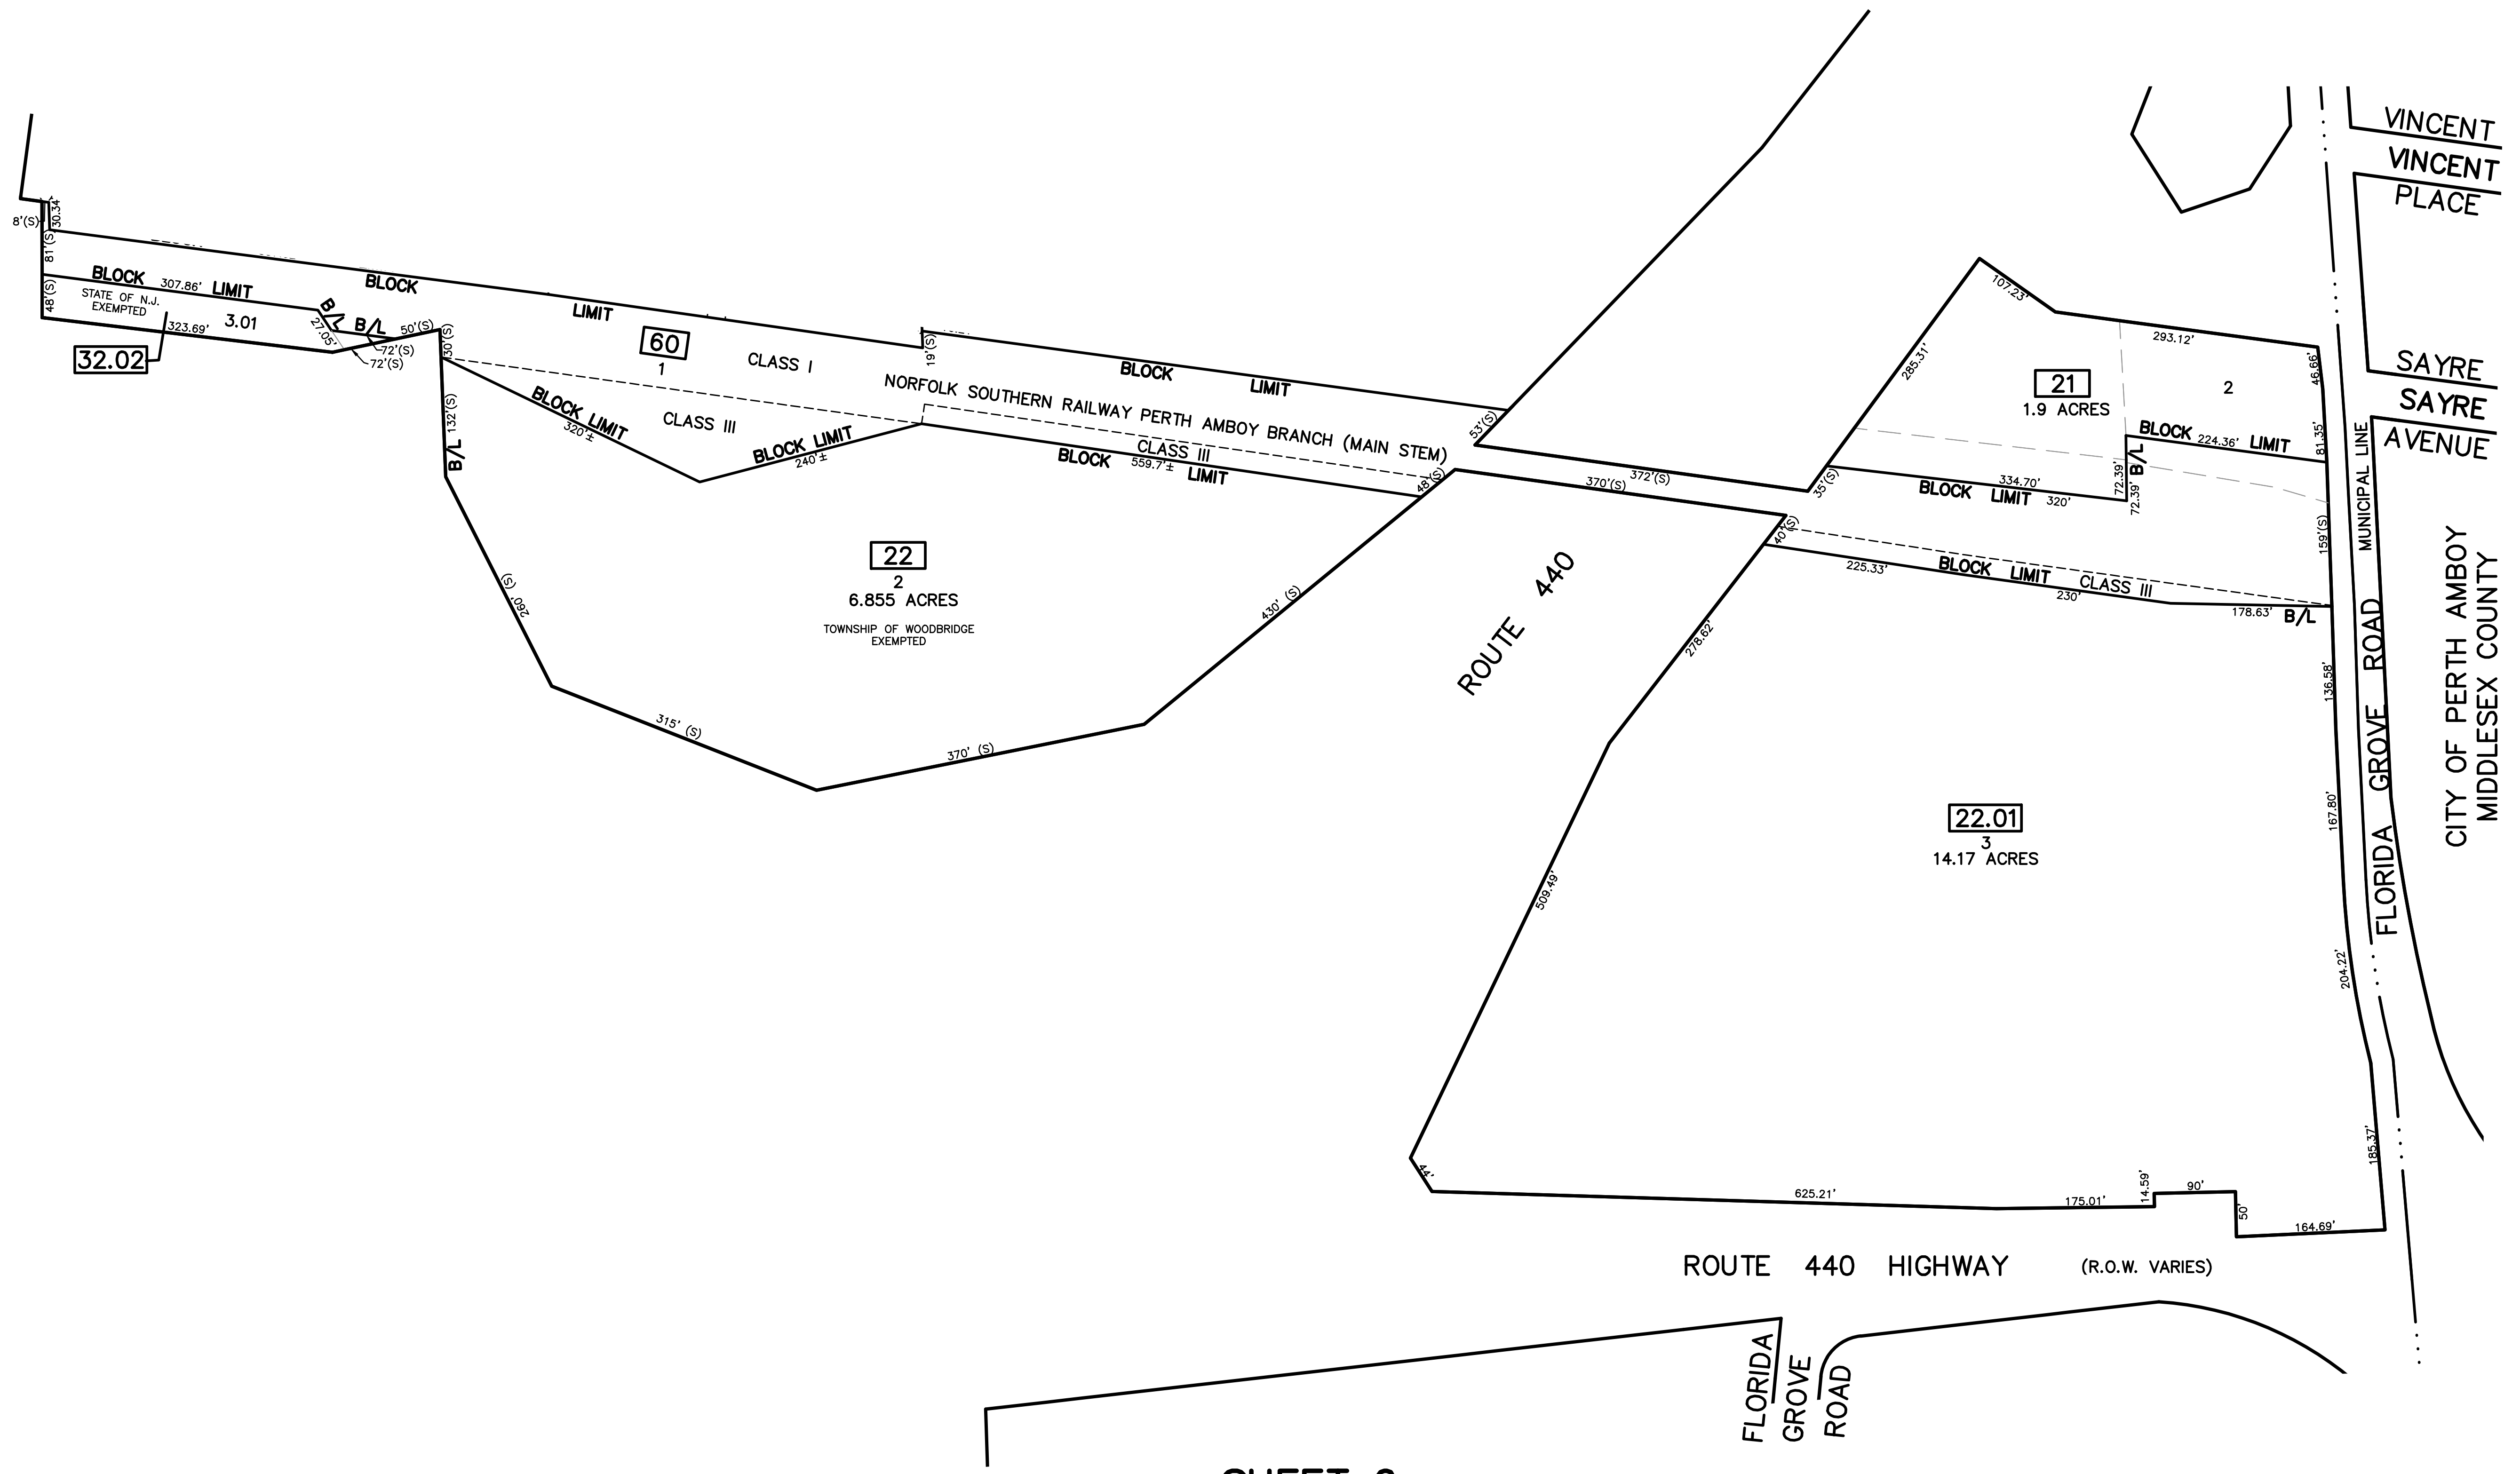

SHEET 12

SHEET 10

NEW JERSEY STATE HIGHWAY ROUTE 4 PARKWAY

NEW JERSEY STATE HIGHWAY ROUTE 9

VINCENT VINCENT PLACE

SAYRE SAYRE AVENUE

CITY OF PERTH AMBOY MIDDLESEX COUNTY

ROUTE 440 HIGHWAY (R.O.W. VARIES)

FLORIDA GROVE ROAD

SHEET 6

NOTE

PORTIONS OF THIS TAX MAP MAY HAVE BEEN PREPARED FROM
 SCANNED OR DIGITIZED FILED MAPS AND/OR TAX MAPS.
 ALL PORTIONS OF THIS TAX MAP HAVE BEEN PREPARED
 ELECTRONICALLY IN AUTOCAD MAP 2000.

TAX MAP
WOODBIDGE TOWNSHIP
 MIDDLESEX COUNTY, NEW JERSEY
 SCALE : 1" = 100' DATE : JUNE 2008
MICHAEL J. McGURL, P.L.S.
 CME ASSOCIATES
 3141 BORDENTOWN AVENUE, PARLIN
 NEW JERSEY, 08859